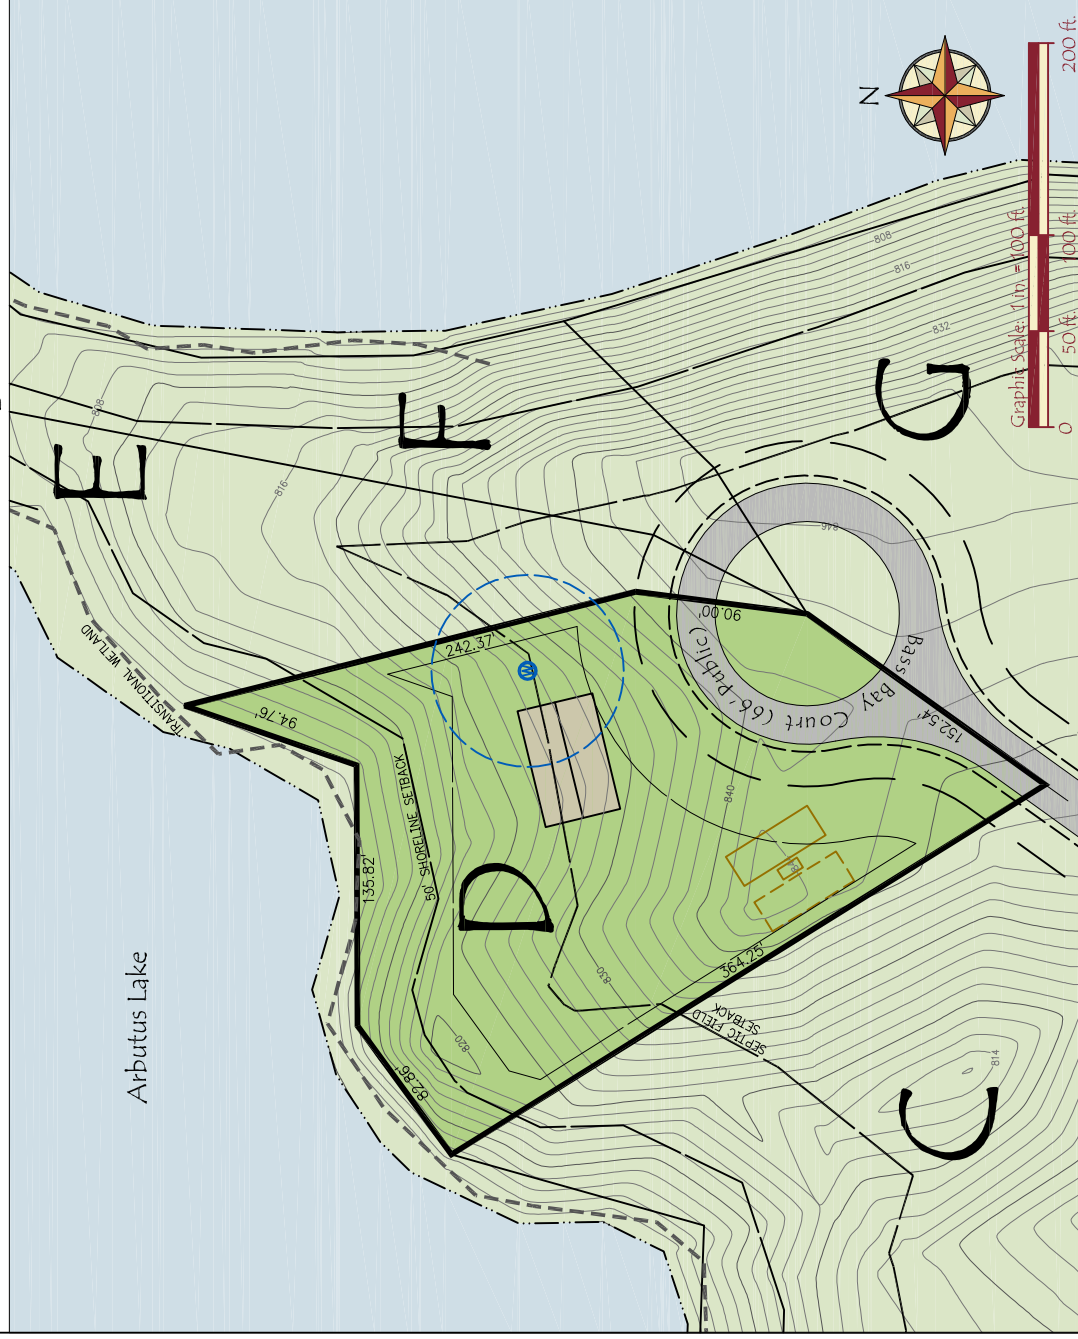

Arbutus Lake Land Division - Parcel D

313.44 Feet of Lake Frontage

Legend

Possible Homesite Location

Possible Well Location
And 50' Isolation

Possible Septic Location

Dimensional Data

Gross Area:	1.53 Acres
Net Area:	1.23 Acres
Lake Frontage:	313.44'
Front Yard Setback:	30'
Side Yard Setback:	10'
Shoreline Setback:	50'