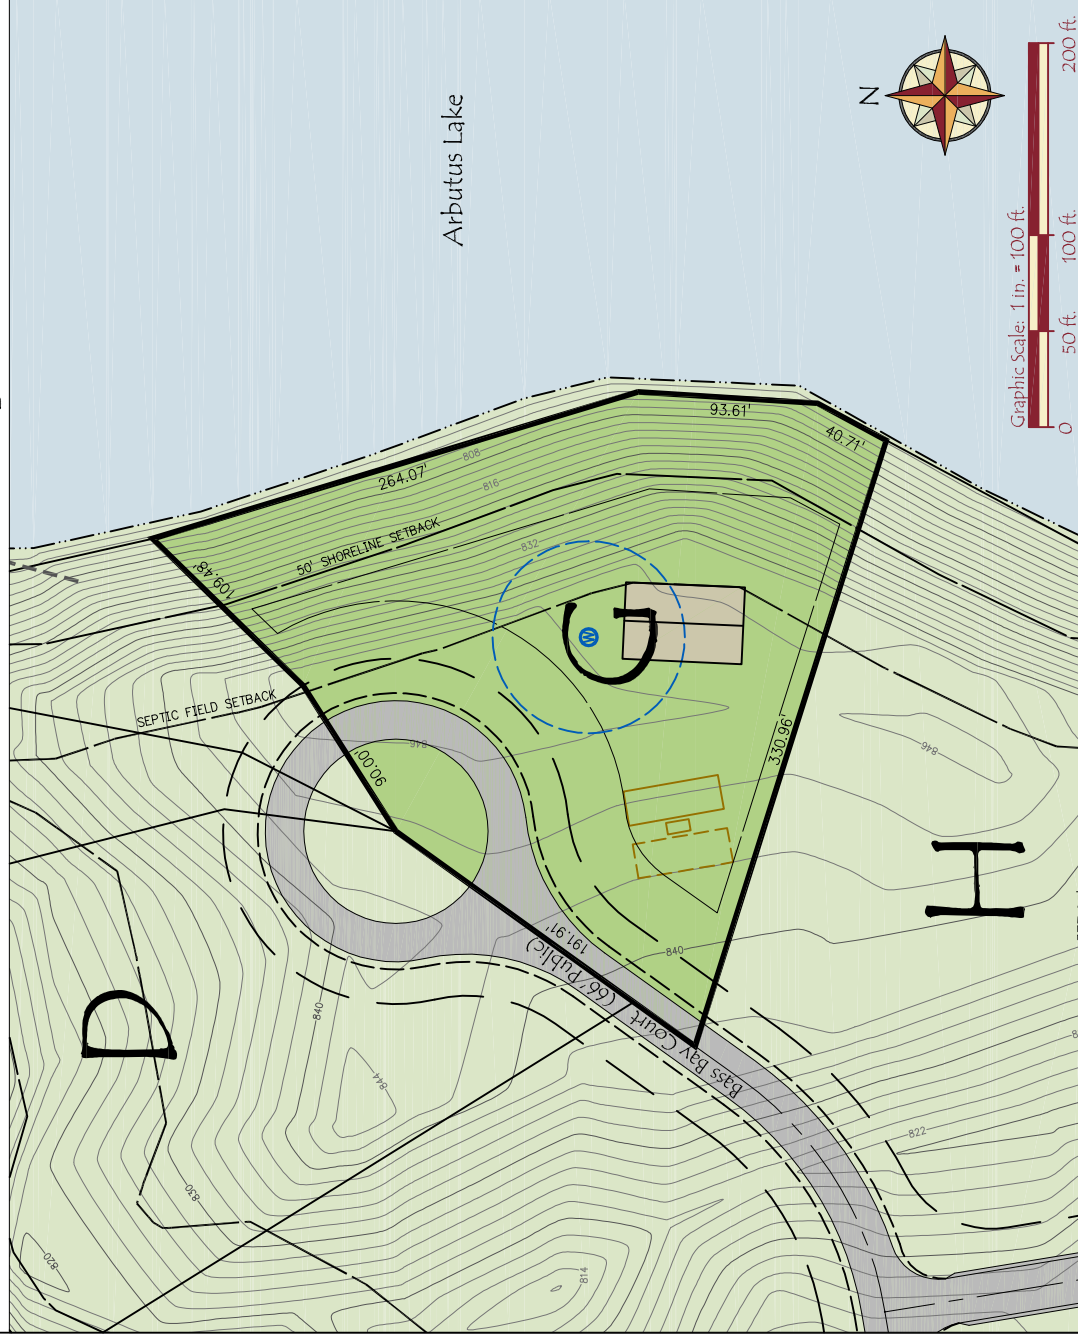

# Arbutus Lake Land Division - Parcel G

398.39 Feet of Lake Frontage

## Legend

Possible Homesite Location

Possible Well Location  
And 50' Isolation

Possible Septic Location

## Dimensional Data

Gross Area:	1.61 Acres
Net Area:	1.28 Acres
Lake Frontage:	398.39'
Front Yard Setback:	30'
Side Yard Setback:	10'
Shoreline Setback:	50'