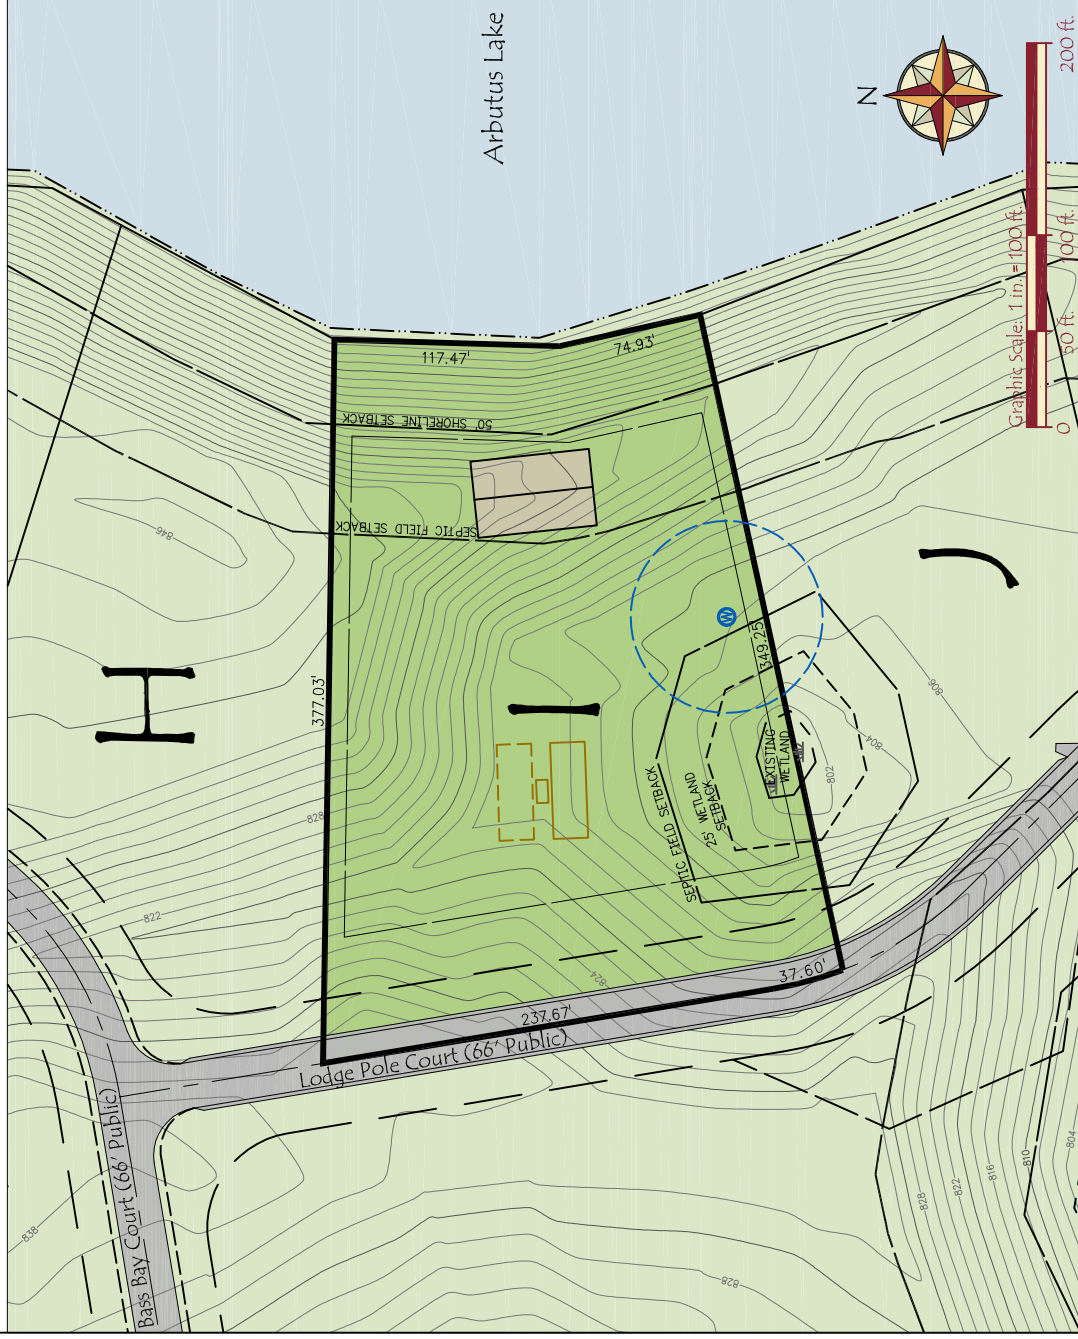

Arbutus Lake Land Division - Parcel I

192.40 Feet of Lake Frontage

Legend

Possible Homesite Location

Possible Well Location
And 50' Isolation

Possible Septic Location

Dimensional Data

Gross Area:	1.91 Acres
Net Area:	1.71 Acres
Lake Frontage:	192.40'
Front Yard Setback:	30'
Side Yard Setback:	10'
Shoreline Setback:	50'