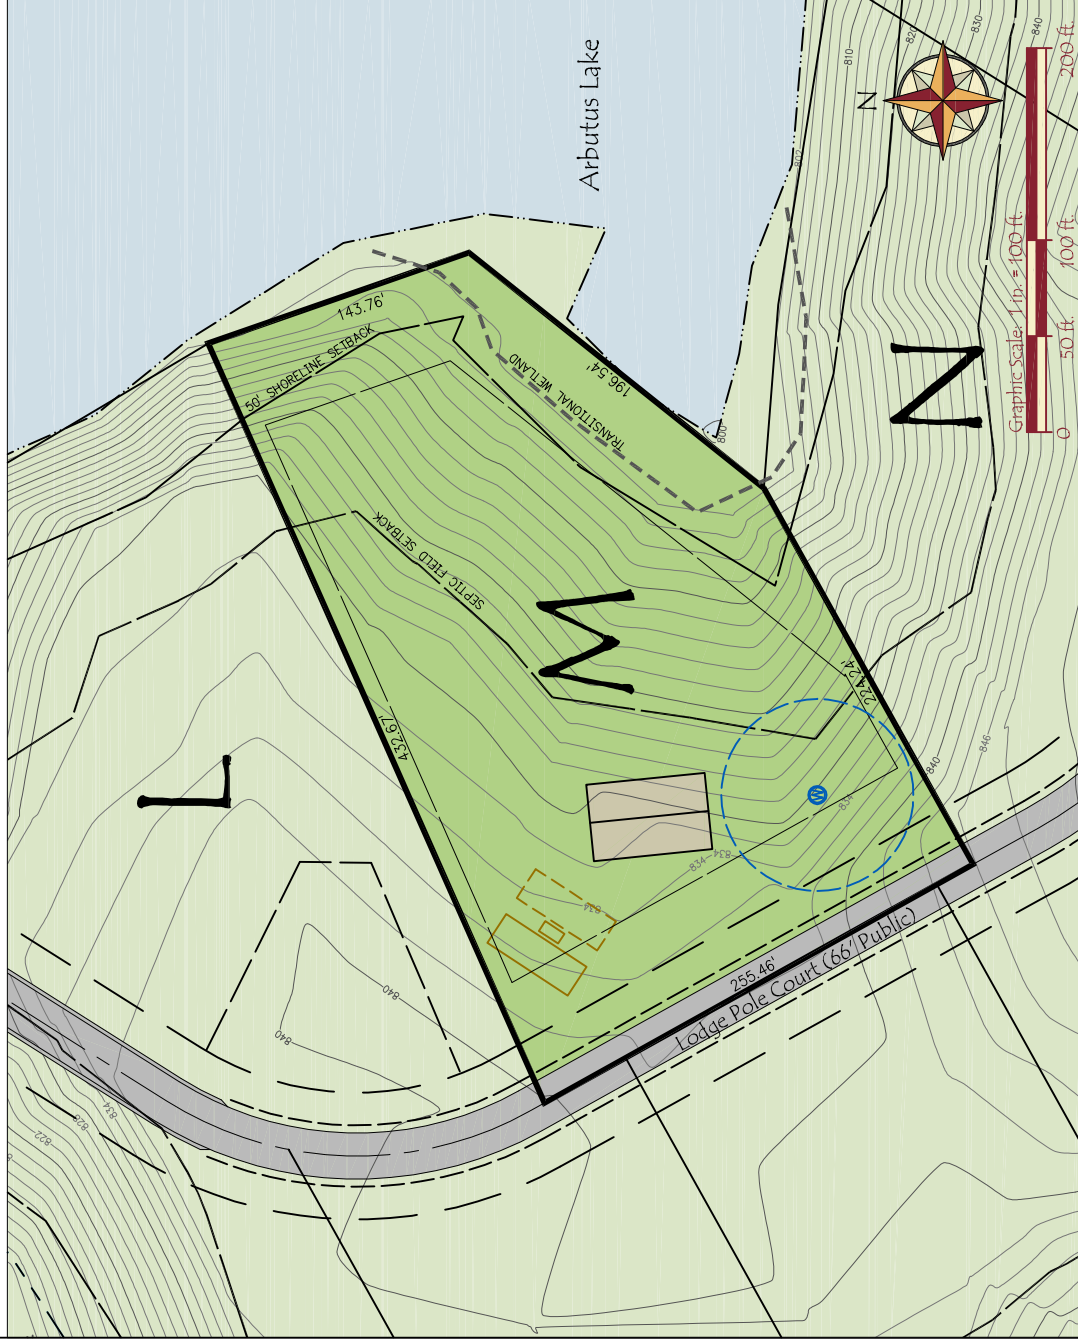

Arbutus Lake Land Division - Parcel M

340.30 Feet of Lake Frontage

Legend

Possible Homesite Location

Possible Well Location
And 50' Isolation

Possible Septic Location

Dimensional Data

Gross Area:	2.09 Acres
Net Area:	1.90 Acres
Lake Frontage:	340.30'
Front Yard Setback:	30'
Side Yard Setback:	10'
Shoreline Setback:	50'