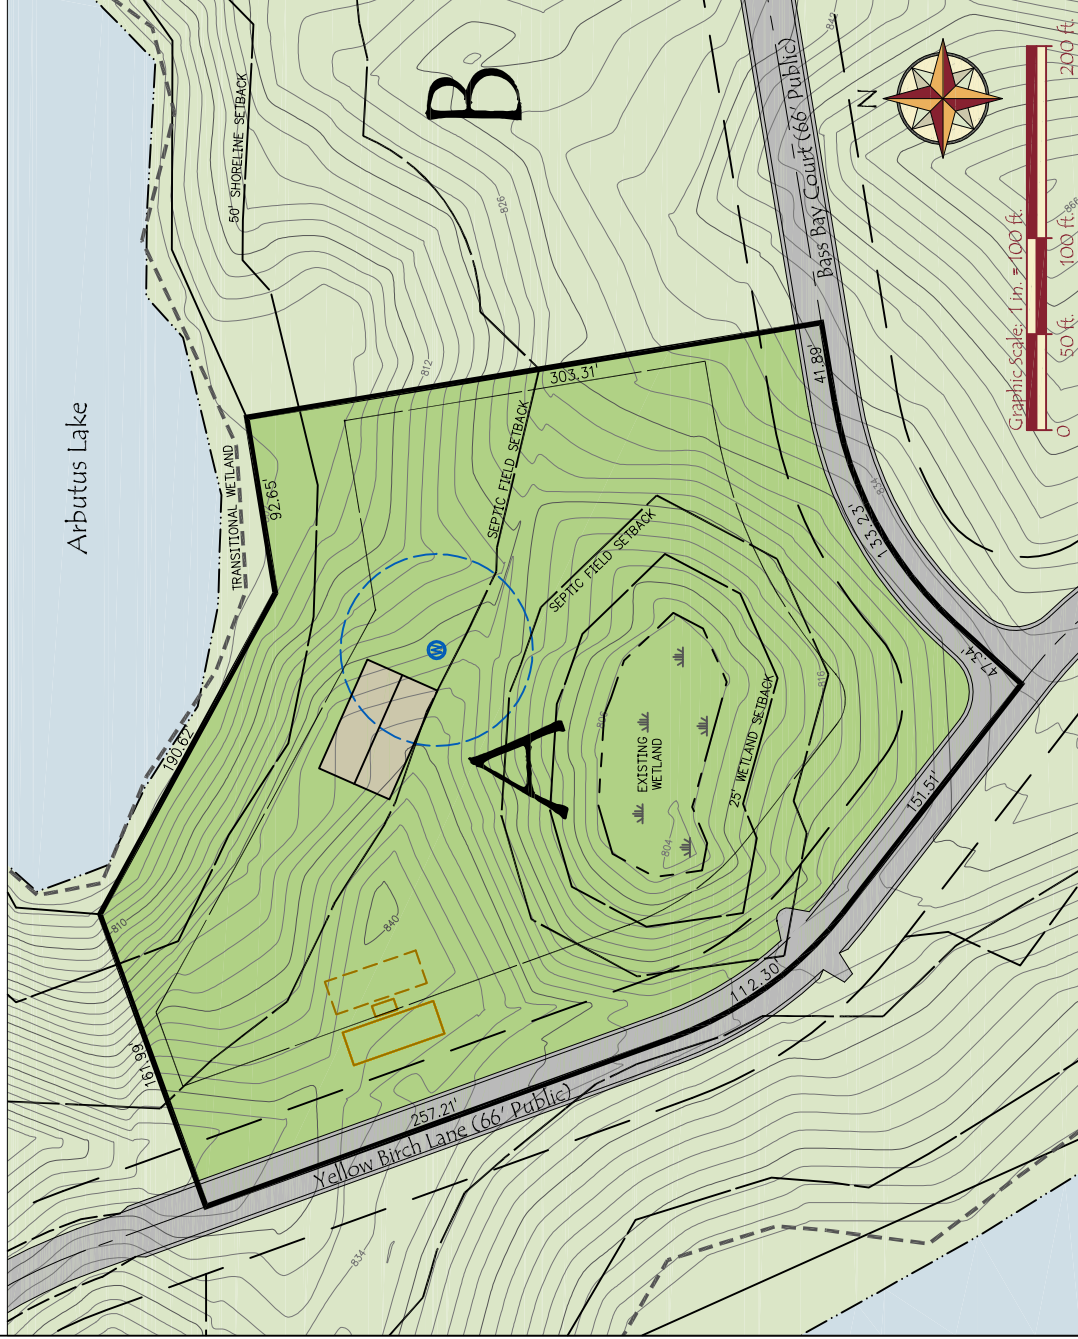

Arbutus Lake Land Division - Parcel A

283.27 Feet of Lake Frontage

Legend

Possible Homesite Location

Possible Well Location
And 50' Isolation

Possible Septic Location

Dimensional Data

Gross Area:	3.13 Acres
Net Area:	2.58 Acres
Lake Frontage:	283.27'
Front Yard Setback:	30'
Side Yard Setback:	10'
Shoreline Setback:	50'