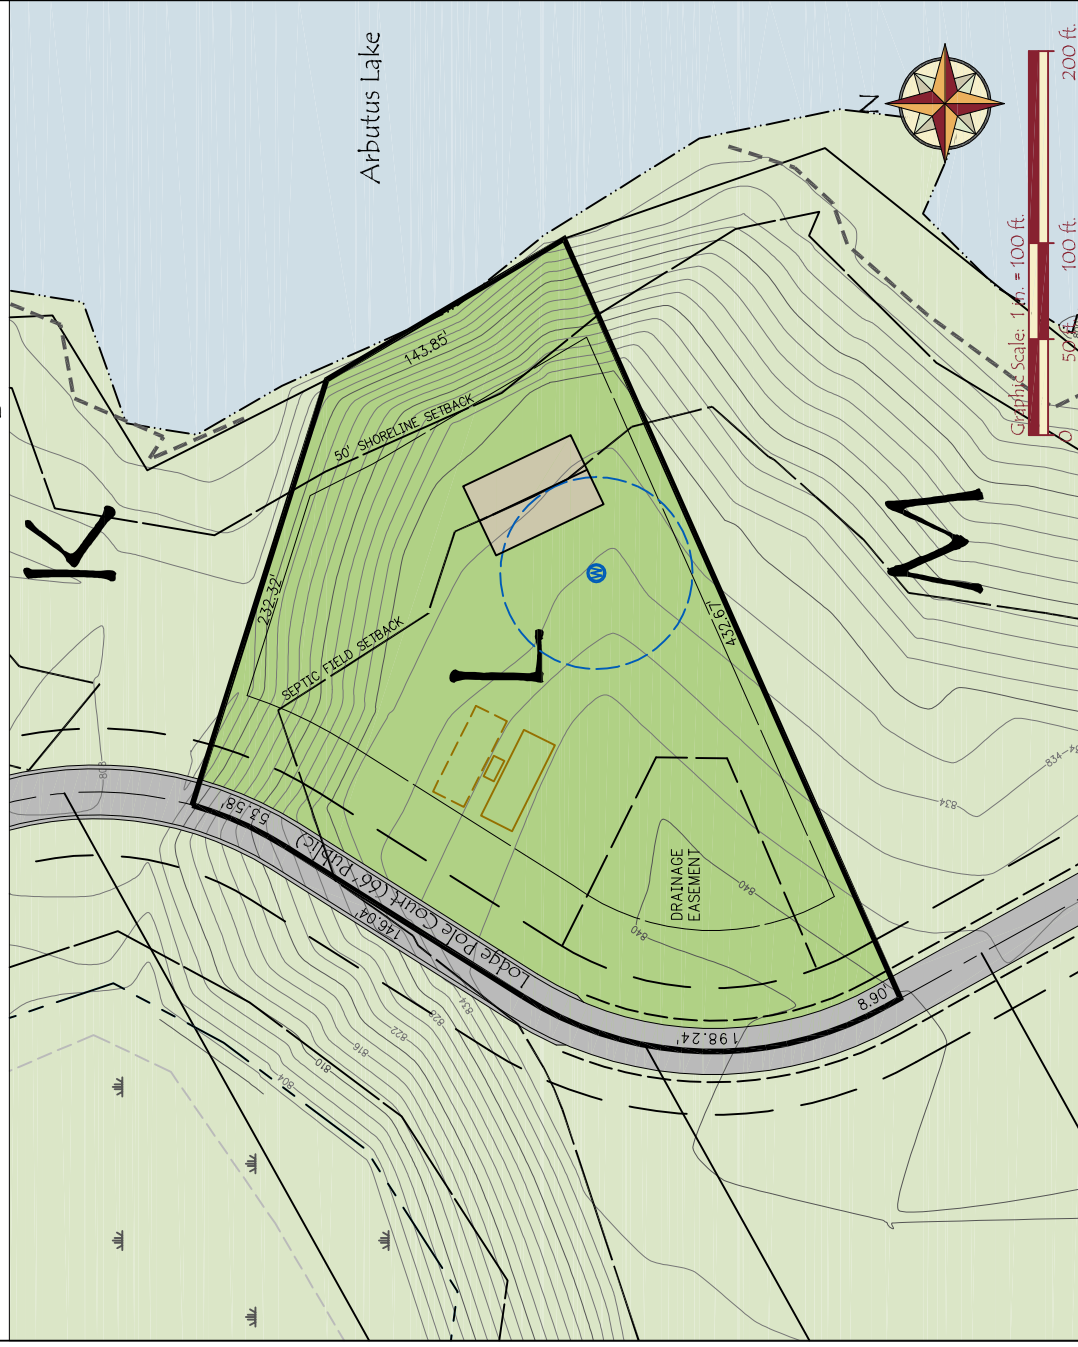

Arbutus Lake Land Division - Parcel L

143.85 Feet of Lake Frontage

Legend

Possible Homesite Location

Possible Well Location
And 50' Isolation

Possible Septic Location

Dimensional Data

Gross Area:	2.02 Acres
Net Area:	1.72 Acres
Lake Frontage:	143.85'
Front Yard Setback:	30'
Side Yard Setback:	10'
Shoreline Setback:	50'