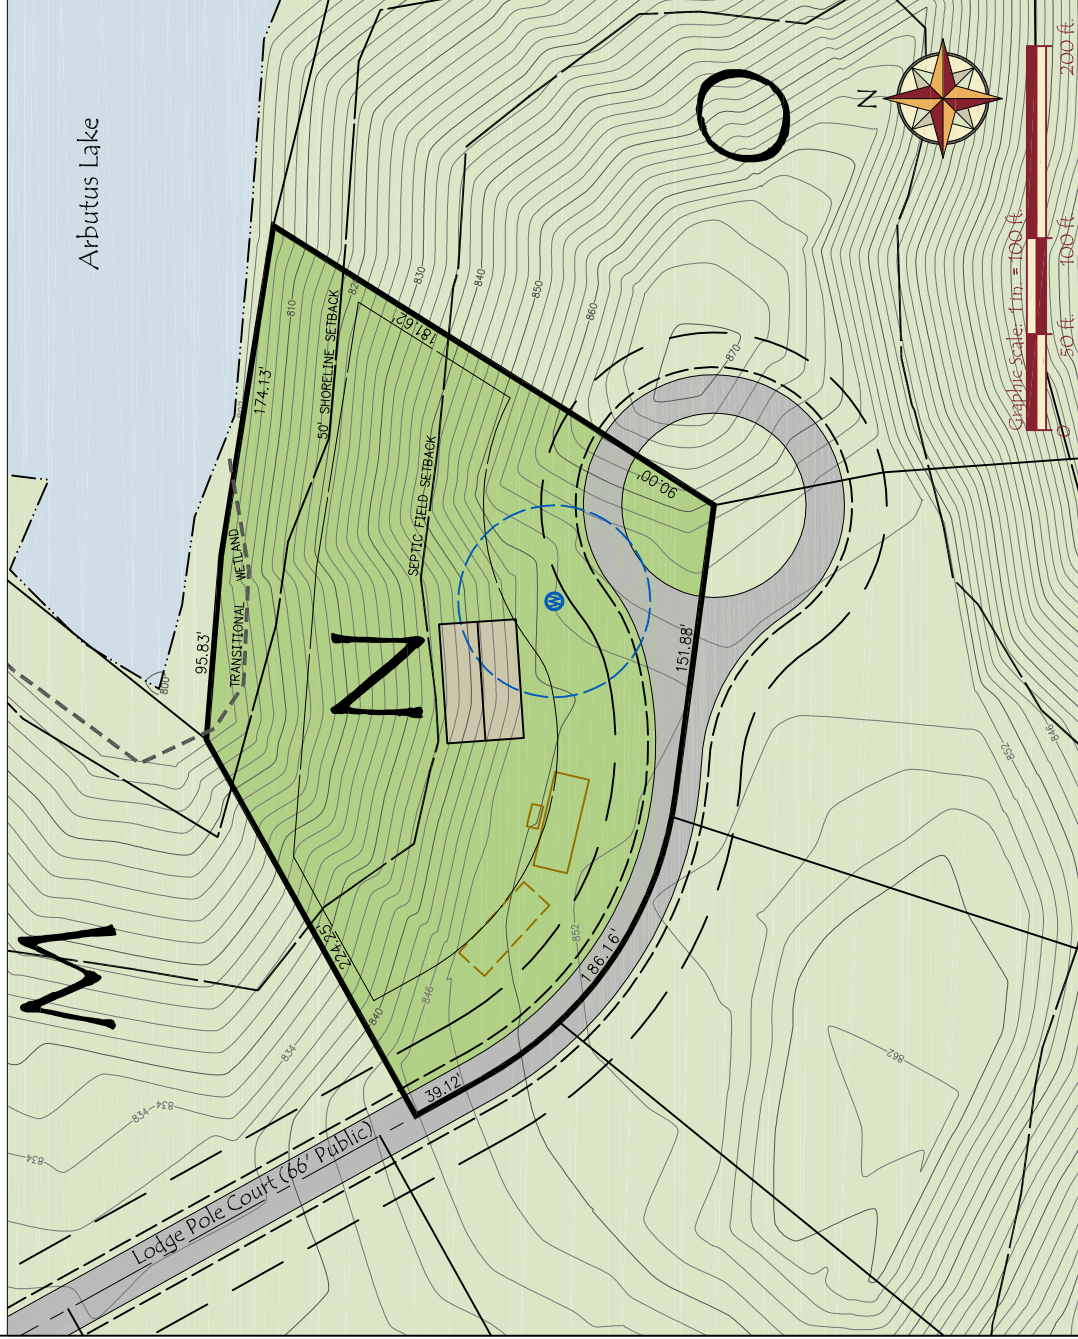

Arbutus Lake Land Division - Parcel N

269.96 Feet of Lake Frontage

Legend

Possible Homesite Location

Possible Well Location
And 50' Isolation

Possible Septic Location

Dimensional Data

Gross Area:	1.81 Acres
Net Area:	1.41 Acres
Lake Frontage:	269.96'
Front Yard Setback:	30'
Side Yard Setback:	10'
Shoreline Setback:	50'