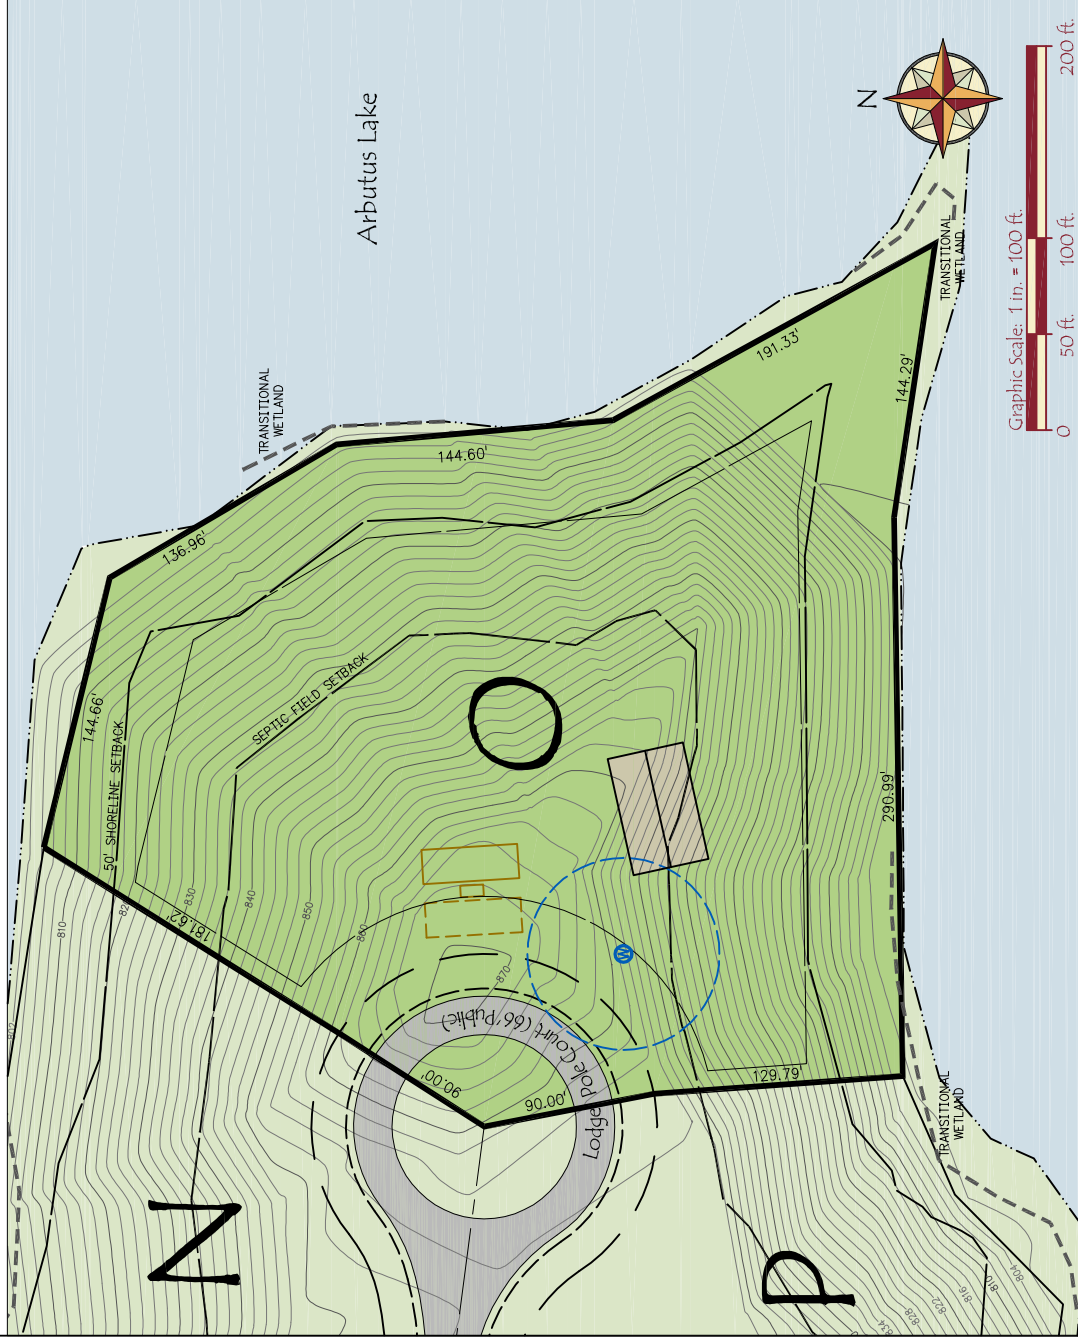

# Arbutus Lake Land Division - Parcel O

## 1,052.83 Feet of Lake Frontage

### Legend

-  Possible Homesite Location
-  Possible Well Location  
And 50' Isolation
-  Possible Septic Location

### Dimensional Data

Gross Area:	3.19 Acres
Net Area:	3.09 Acres
Lake Frontage:	1,052.83'
Front Yard Setback:	30'
Side Yard Setback:	10'
Shoreline Setback:	50'