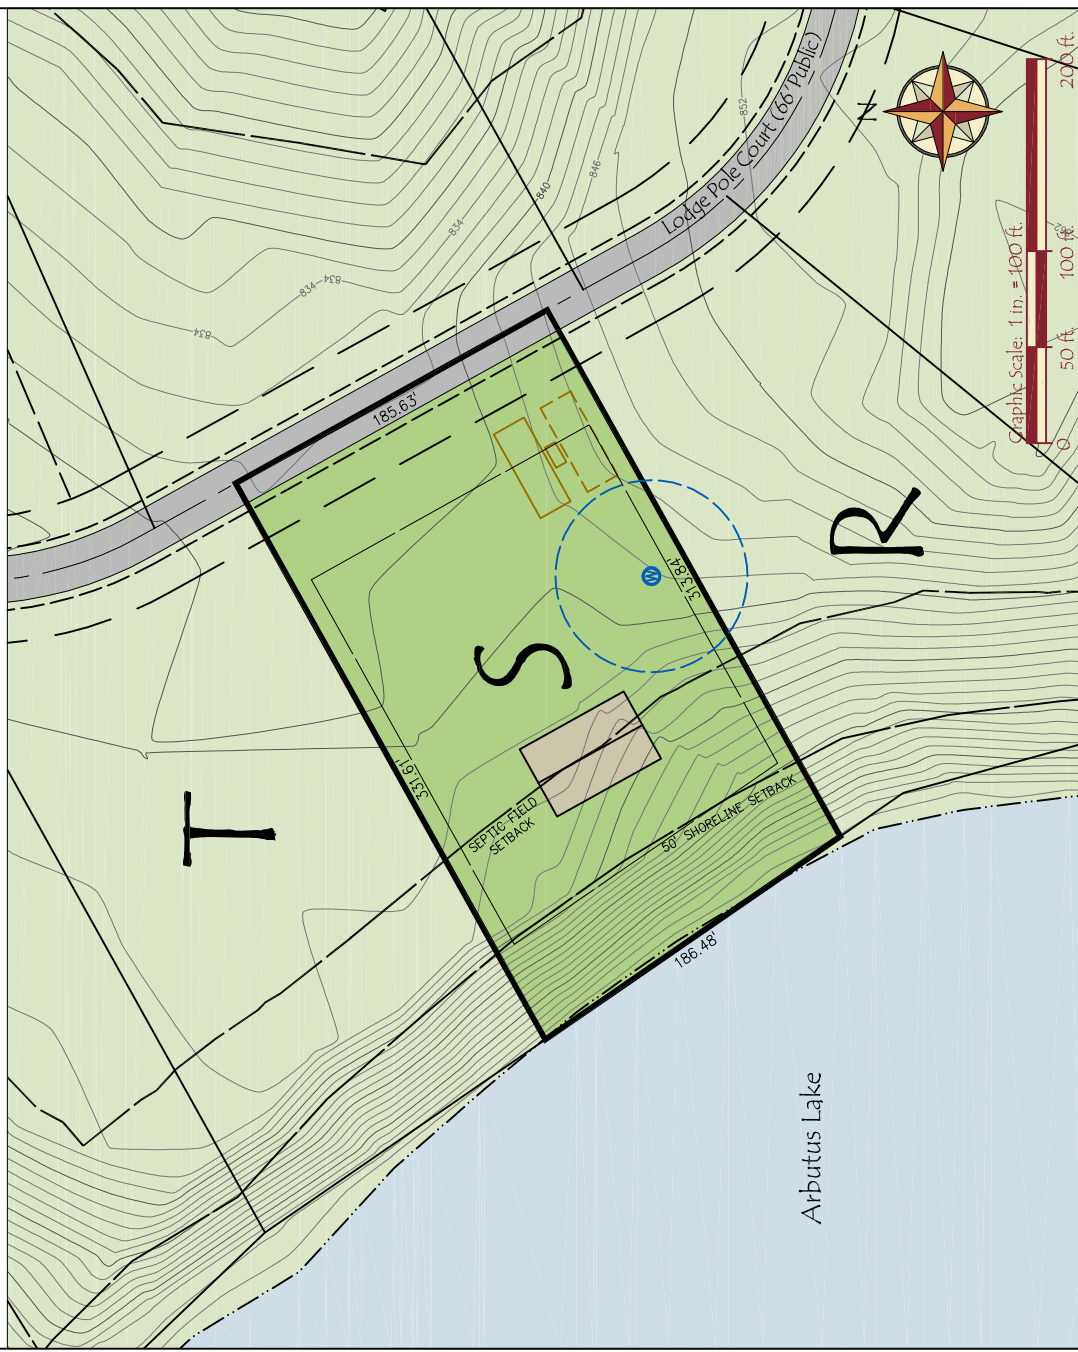

# Arbutus Lake Land Division - Parcels

186.48 Feet of Lake Frontage

## Legend

Possible Homesite Location

Possible Well Location  
And 50' Isolation

Possible Septic Location

## Dimensional Data

Gross Area:	1.38 Acres
Net Area:	1.23 Acres
Lake Frontage:	186.48'
Front Yard Setback:	30'
Side Yard Setback:	10'
Shoreline Setback:	50'