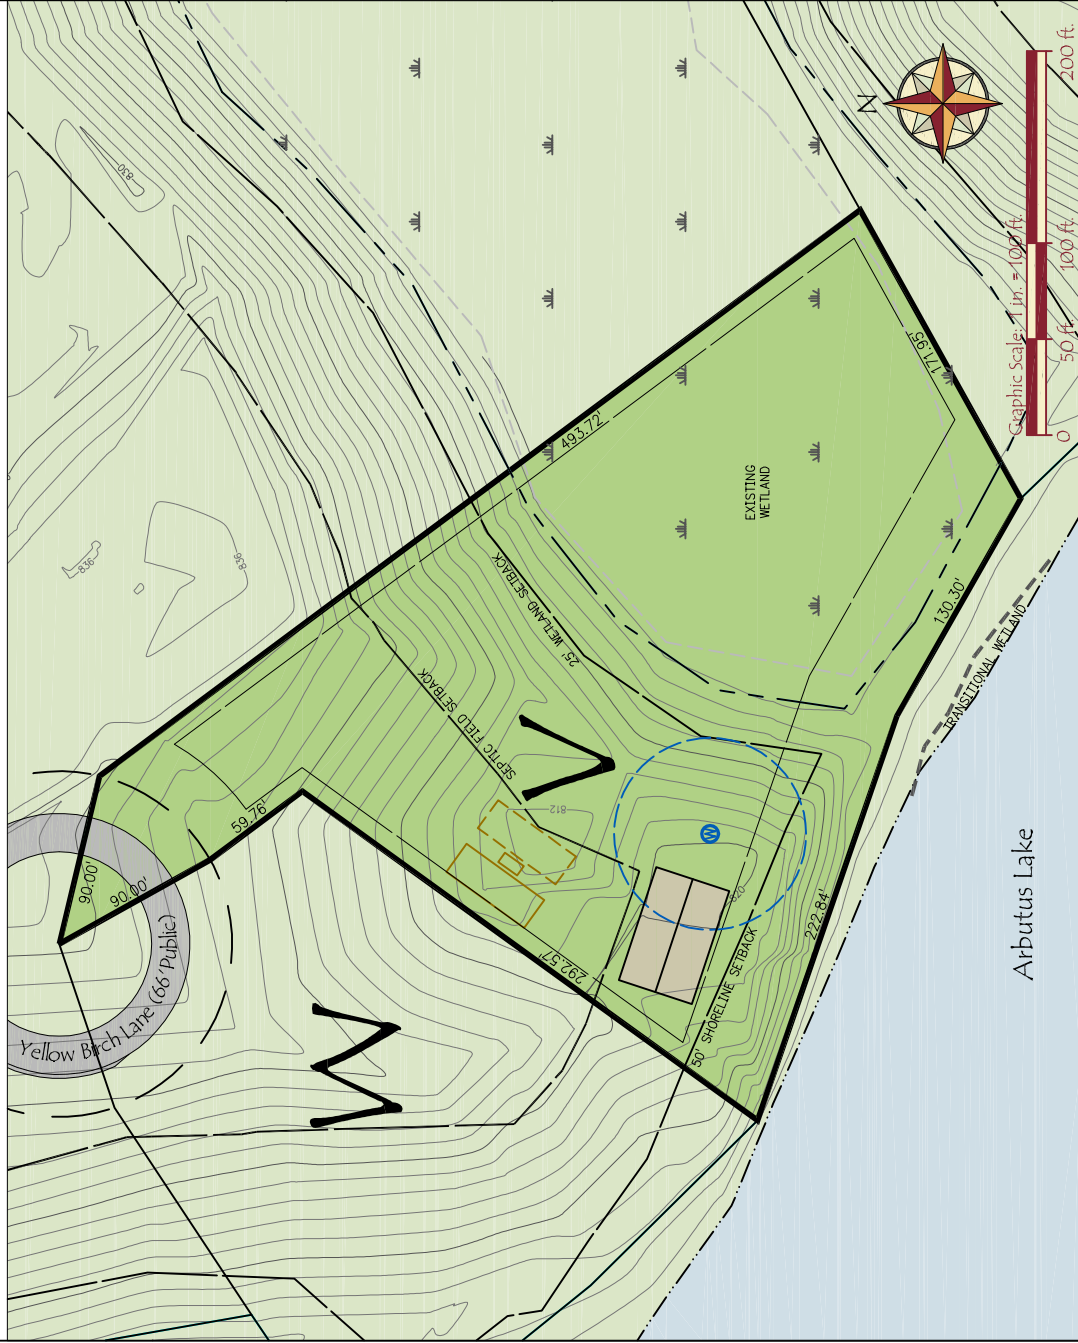

Arbutus Lake Land Division - Parcel V

353.14 Feet of Lake Frontage

Legend

Possible Homesite Location

Possible Well Location
And 50' Isolation

Possible Septic Location

Dimensional Data

Gross Area:	2.39 Acres
Net Area:	2.31 Acres
Lake Frontage:	353.14'
Front Yard Setback:	30'
Side Yard Setback:	10'
Shoreline Setback:	50'